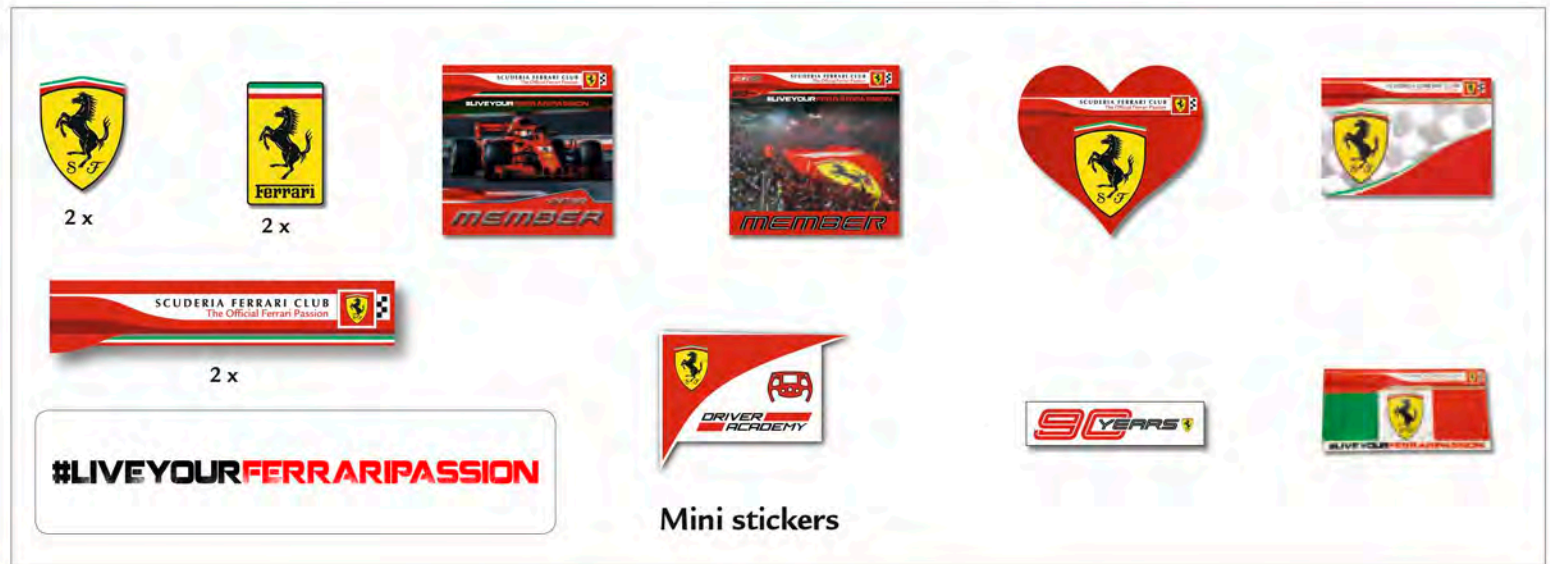

24x124 mm

Lanyard con portachiavi sganciabile
Lanyard with removable keyring

3 bracciali in silicone inciso e smaltato

3 engraved enamelled silicone bracelets

CARD AND STICKERS

100x20 mm

62x62 mm

Mini stickers