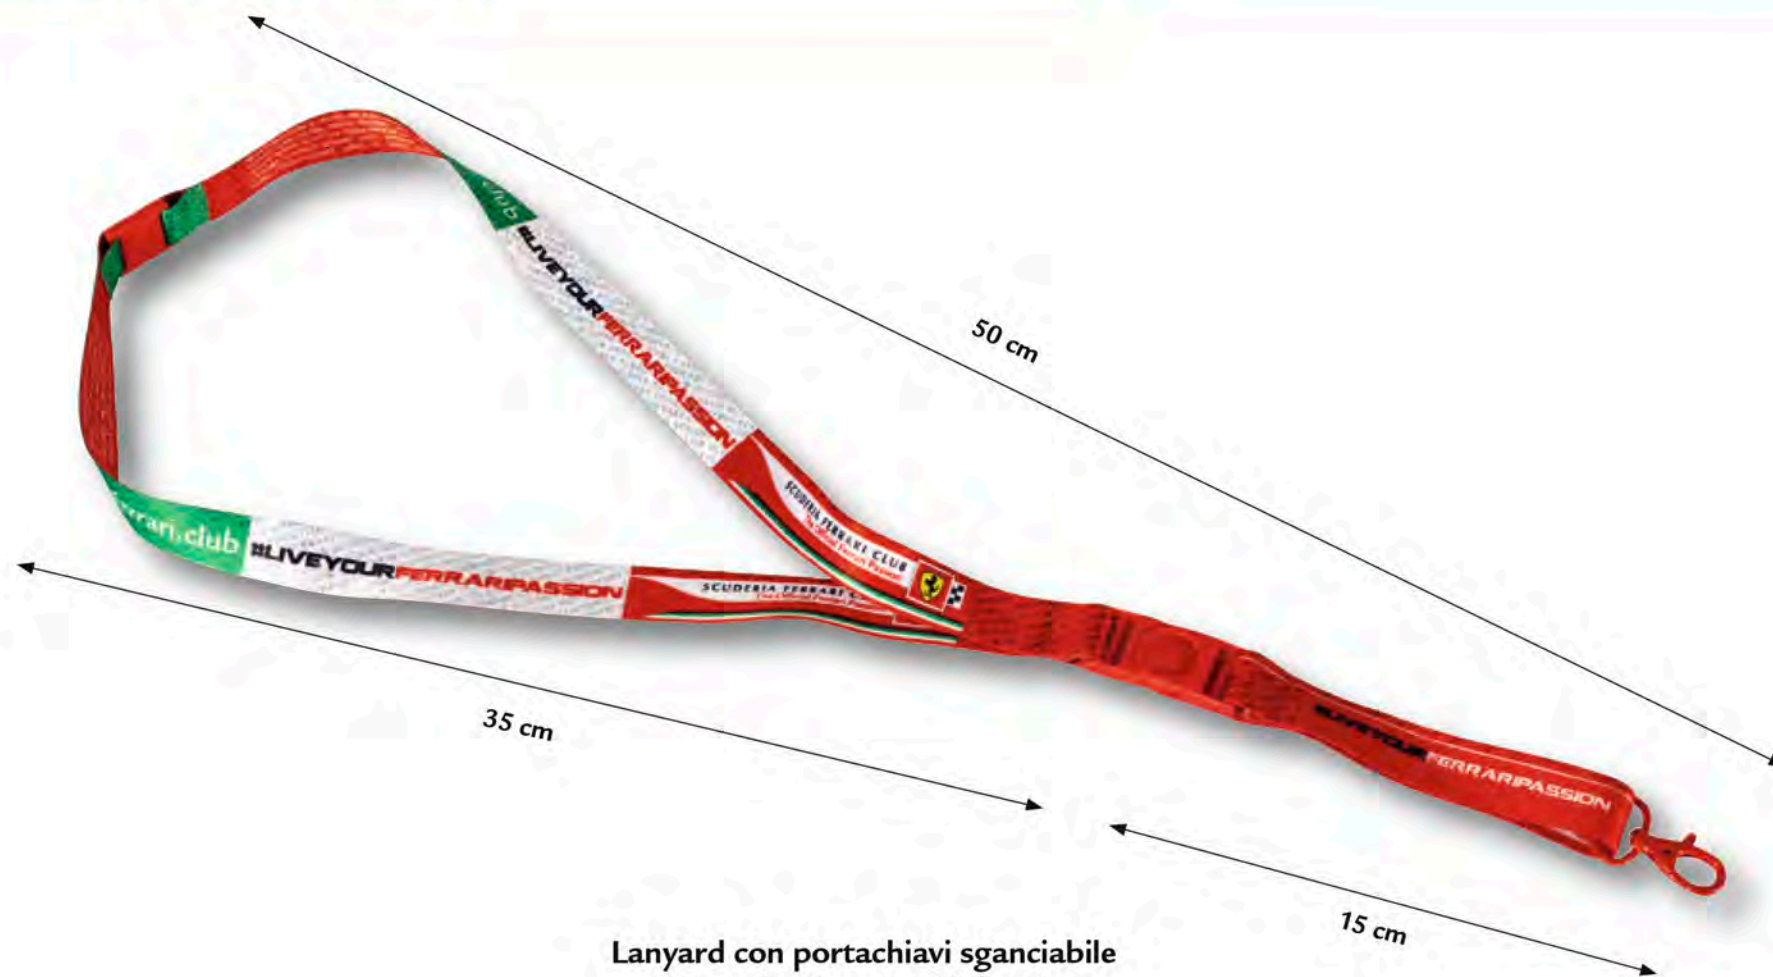

MEMBER cardholders can link their membership to close relatives (brother, daughter, father, husband, mother, sister, son, wife, partner) at any time. For family members aged over 14 years, **FAMILY** membership will apply, while the membership type for younger children is **JUNIOR**.

LIMITED EDITION LANYARD

Lanyard con portachiavi sganciabile
Lanyard with removable keyring

La particolarità del lanyard 2019, è rappresentata dal fatto che al suo interno sono riportati i nomi di tutti gli Scuderia Ferrari Club attivi.
The 2019 lanyard is unique due to the fact that the names of all the active Scuderia Ferrari Fan Clubs appear on the inside of it.